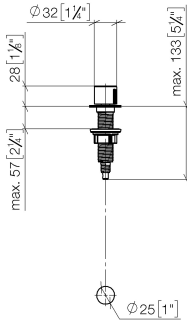

Strainer waste with control handle - Brushed Durabronz (23kt Gold)

ELIO

10 712 970

- control for single basin
- including adapter for Bowden cable

Fits ELIO, ENO, MEM, META SQUARE, SYNC and TARA ULTRA

Fits: ELIO, MEM, ENO, SYNC, TARA ULTRA, META SQUARE

	Brushed Durabronz (23kt Gold)	10 712 970-28
	Chrome	10 712 970-00
	Brushed Platinum	10 712 970-06
	Platinum	10 712 970-08
	Durabronz (23kt Gold)	10 712 970-09
	Dark Chrome	10 712 970-19
	Matte Black	10 712 970-33
	Brushed Champagne (22kt Gold)	10 712 970-46
	Champagne (22kt Gold)	10 712 970-47
	Brushed Chrome	10 712 970-93
	Brushed Dark Platinum	10 712 970-99

10 712 970

mm [inches]

10 712 970

Parts for other finishes can be found here: [Chrome](#)

Spare parts list

No.	Item Number	Name	Quantity used	Delivery time
1	09 20 97 030-28	handle	1	20
2	90 12 12 002 00 90	fixing cap	1	2
3	09 27 87 011-28	rosette	1	20
4	09 14 10 042 90	seal	1	2
5	09 29 06 087-28	spindle	1	-
Spare part can no longer be ordered, please order the replacement item				
6	04 30 01 029 00 90	adaptor	1	2
7	09 24 03 175 90	adaptor	1	2
8	09 11 10 073-07	connection	1	30
9	09 11 10 074-07	connection	1	30
10	09 11 10 079-07	connection	1	30
11	09 30 11 087 90	disc	1	2
12	09 23 30 024-07	nut	1	30