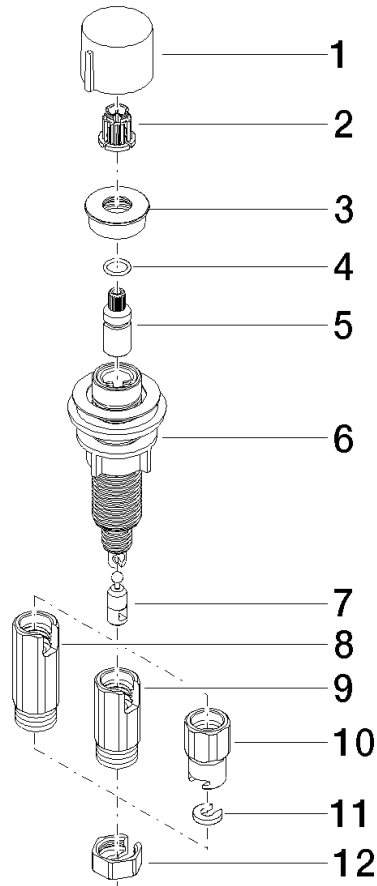

Strainer waste with control handle - Brushed Durabronz (23kt Gold)

ELIO

10 712 970

- control for single basin
- including adapter for Bowden cable

Fits ELIO, ENO, MEM, META SQUARE, SYNC and TARA ULTRA

Fits: ELIO, MEM, ENO, SYNC, TARA ULTRA, META SQUARE

	Brushed Durabronz (23kt Gold)	10 712 970-28
	Chrome	10 712 970-00
	Brushed Platinum	10 712 970-06
	Platinum	10 712 970-08
	Durabronz (23kt Gold)	10 712 970-09
	Dark Chrome	10 712 970-19
	Matte Black	10 712 970-33
	Brushed Champagne (22kt Gold)	10 712 970-46
	Champagne (22kt Gold)	10 712 970-47
	Brushed Chrome	10 712 970-93
	Brushed Dark Platinum	10 712 970-99

10 712 970

mm [inches]

10 712 970

Parts for other finishes can be found here: [Chrome](#)

Spare parts list

No.	Item Number	Name	Quantity used	Delivery time
1	09 20 97 030-28	handle	1	20
2	90 12 12 002 00 90	fixing cap	1	2
3	09 27 87 011-28	rosette	1	20
4	09 14 10 042 90	seal	1	2
5	09 29 06 087-28	spindle	1	-
Spare part can no longer be ordered, please order the replacement item				
6	04 30 01 029 00 90	adaptor	1	2
7	09 24 03 175 90	adaptor	1	2
8	09 11 10 073-07	connection	1	30
9	09 11 10 074-07	connection	1	30
10	09 11 10 079-07	connection	1	30
11	09 30 11 087 90	disc	1	2
12	09 23 30 024-07	nut	1	30